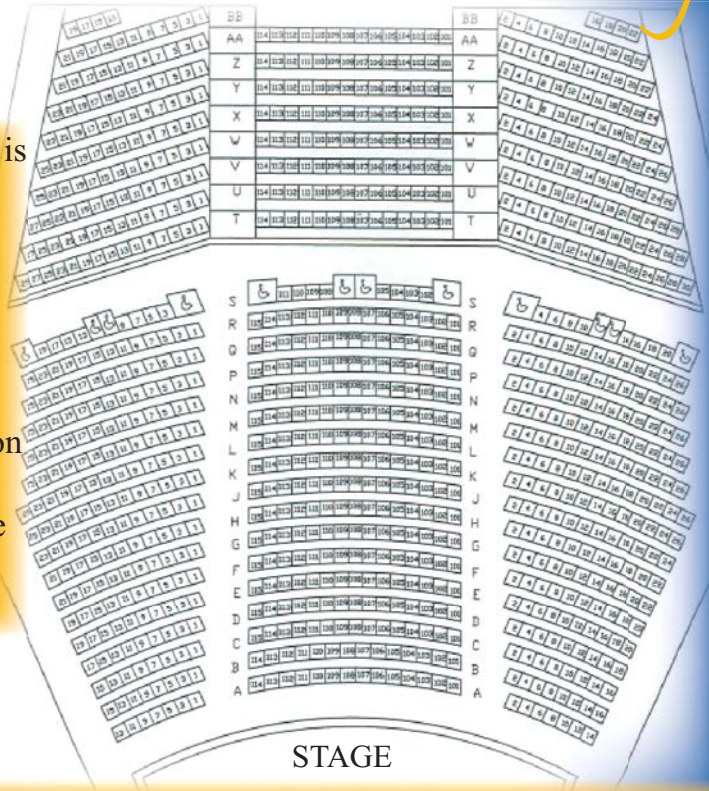

Season Ticket Prices

Front Orchestra (Rows A-M) \$130.00 per seat

Rear Orchestra (Rows N-S) \$120.00 per seat

Front Mezzanine (Rows T-W) \$110.00 per seat

Rear Mezzanine (Rows X-CC) \$100.00 per seat

Auditorium Seating

Reserved seating is utilized for all DeWitt Performing Arts Season performances. Row and seat numbers, based on the following seating plan, are printed on all tickets.

A detailed seating diagram may be found on the Cole website:

www.richmondcc.edu

Single-Show Tickets

When available, single-show tickets are sold for \$20.00-\$40.00.

Please call for specific show pricing.

Single-show tickets are typically sold no earlier than two weeks prior to the performance. Tickets are often available on the day of the performance. Interested parties can contact the Cole Box Office at any time to be placed on the waiting list.